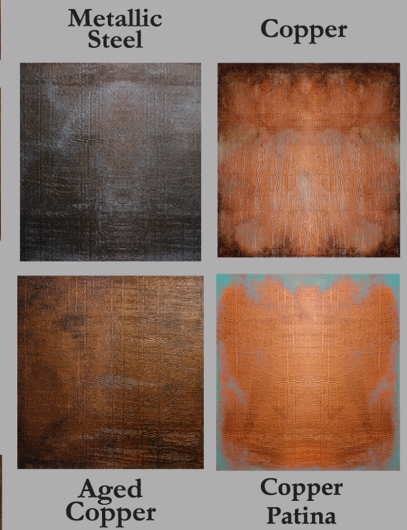

Vidor Designer Steel Collection offers more panel styles, more colors, more options, more curb appeal.

Standard Colors

Premium Stain Finishes

Premium Metallic Finishes

*Some colors not available in all models

Custom Color Match

Almost unlimited color options. Pick your favorite Sherwin Williams color for your perfect match.

*Not all windows available in all panel and model styles

Insulated Glass options available on 300-400 series doors