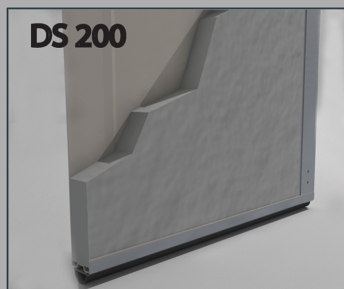

- Vinyl Back
- Polystyrene Insulation
- 7.4 R-Value
- Heavy Duty Hardware
- Heavy Duty Track
- Nylon Ball Bearing Rollers