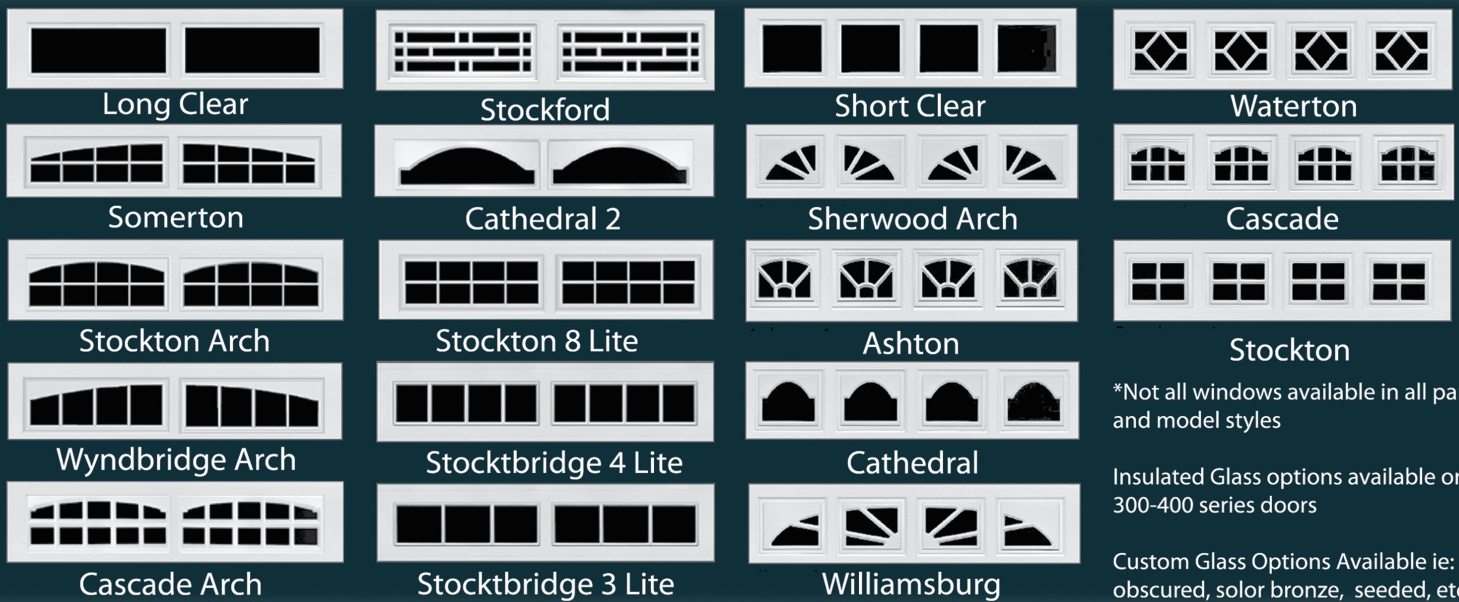

DESIGNER STEEL COLLECTION

Flush Panel

XL Panel

Recess Panel

Long V Groove Panel

Small Raised Panel

V Groove Panel

Raised Panel

Vidor Designer Steel Collection offers more panel styles, more colors, more options, more curb appeal.

Standard Colors

Premium Stain Finishes

Premium Metallic Finishes

*Some colors not available in all models

Custom Color Match

Almost unlimited color options. Pick your favorite Sherwin Williams color for your perfect match.

*Not all windows available in all panel and model styles

Insulated Glass options available on 300-400 series doors