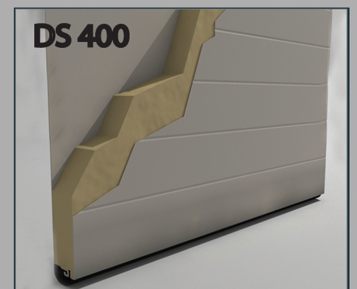

Vidor Designer Steel Collection offers more panel styles, more colors, more options, more curb appeal.

Standard Colors

Premium Stain Finishes

Premium Metallic Finishes

*Some colors not available in all models

Custom Glass Options Available i.e: obscured, solar bronze, seeded, etc.

- Non Insulated
- Heavy Duty Hardware
- Heavy Duty Track
- Nylon Ball Bearing Rollers

- Vinyl Back
- Polystyrene Insulation
- 7.4 R-Value
- Heavy Duty Hardware
- Heavy Duty Track
- Nylon Ball Bearing Rollers

- Steel Back 1 3/8" Insulated
- Polyurethane Insulation
- 13 R-Value
- Between Section Seals
- Heavy Duty Hardware
- Heavy Duty Track
- Nylon Ball Bearing Rollers

- Steel Back 2" Insulated
- Polyurethane Insulation
- 18 R-Value
- Between Section Seals
- Heavy Duty Hardware
- Heavy Duty Track
- Nylon Ball Bearing Rollers